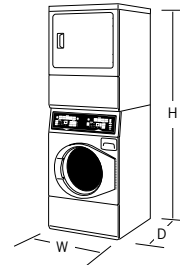

Optional Accessories

Drying rack – Part No: 512082P
Directional Exhaust Kit – Part No: 528P3
Conversion Kit = Gas to LP – Part No: 649P3
Installation Extension Kit – Part No: 881P3

Agency approvals:
cULus, CSA us star,
MA gas board