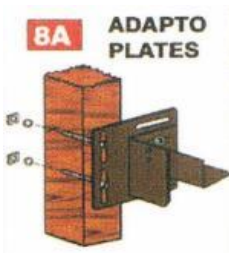

8 UNIVERSAL PLATES

8A	3/3-4/6 UNIVERSAL MOD PLATES	$ 13.20	$ 15.60